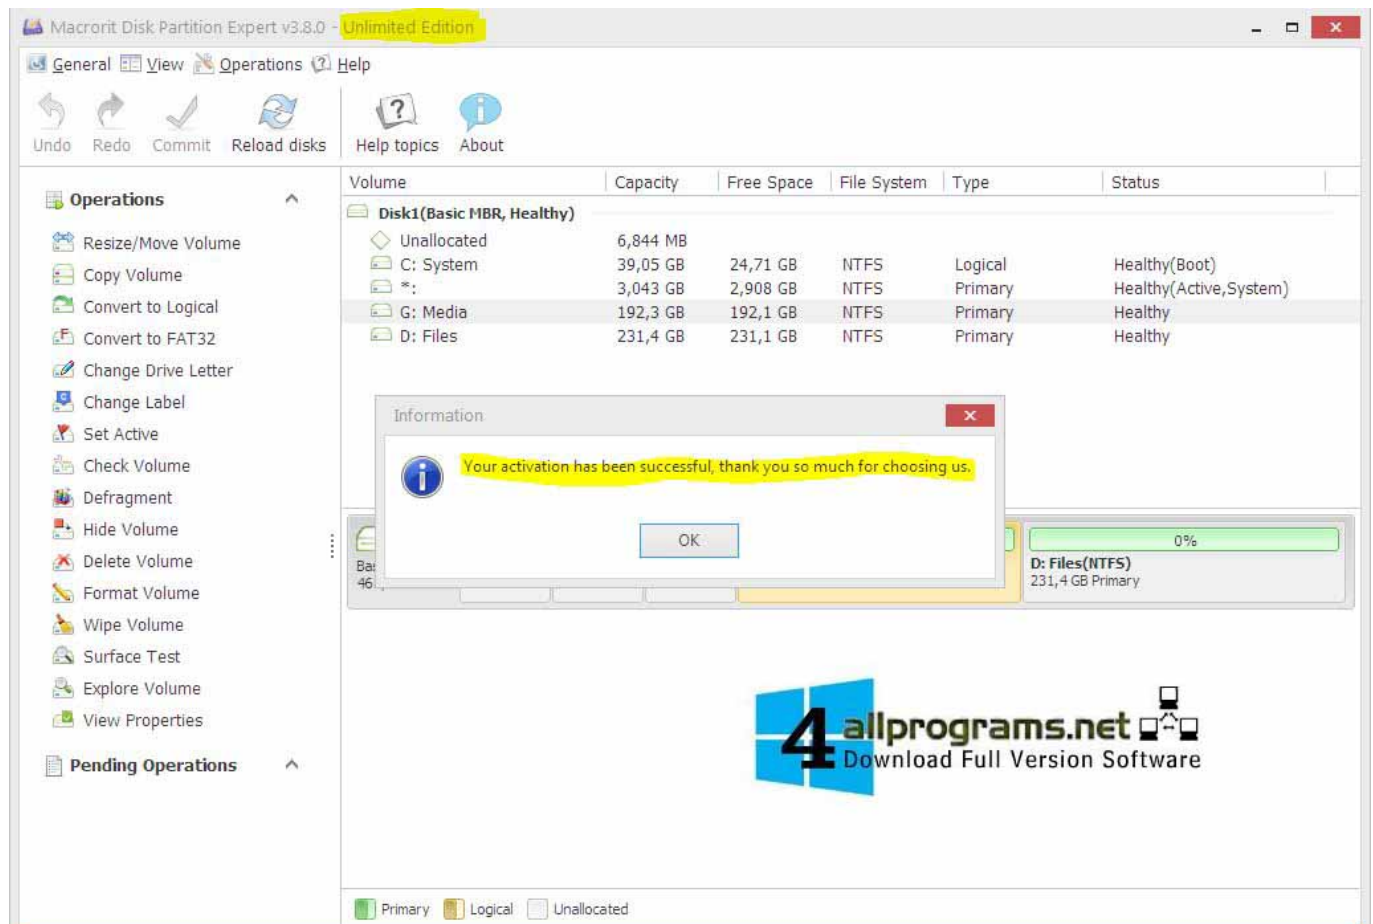

Why Doesn't Niantic Detect and Ban Spoofers Based But also use an XPosed module to hide the fact that it is using a mock location.

[I cacciatori della notte torrent](#)

This latest update directly affected how the apps like Fly GPS and Fake GPS Go works to spoof your location in Pokemon GO. [Office 365 Serial Key Crack](#)